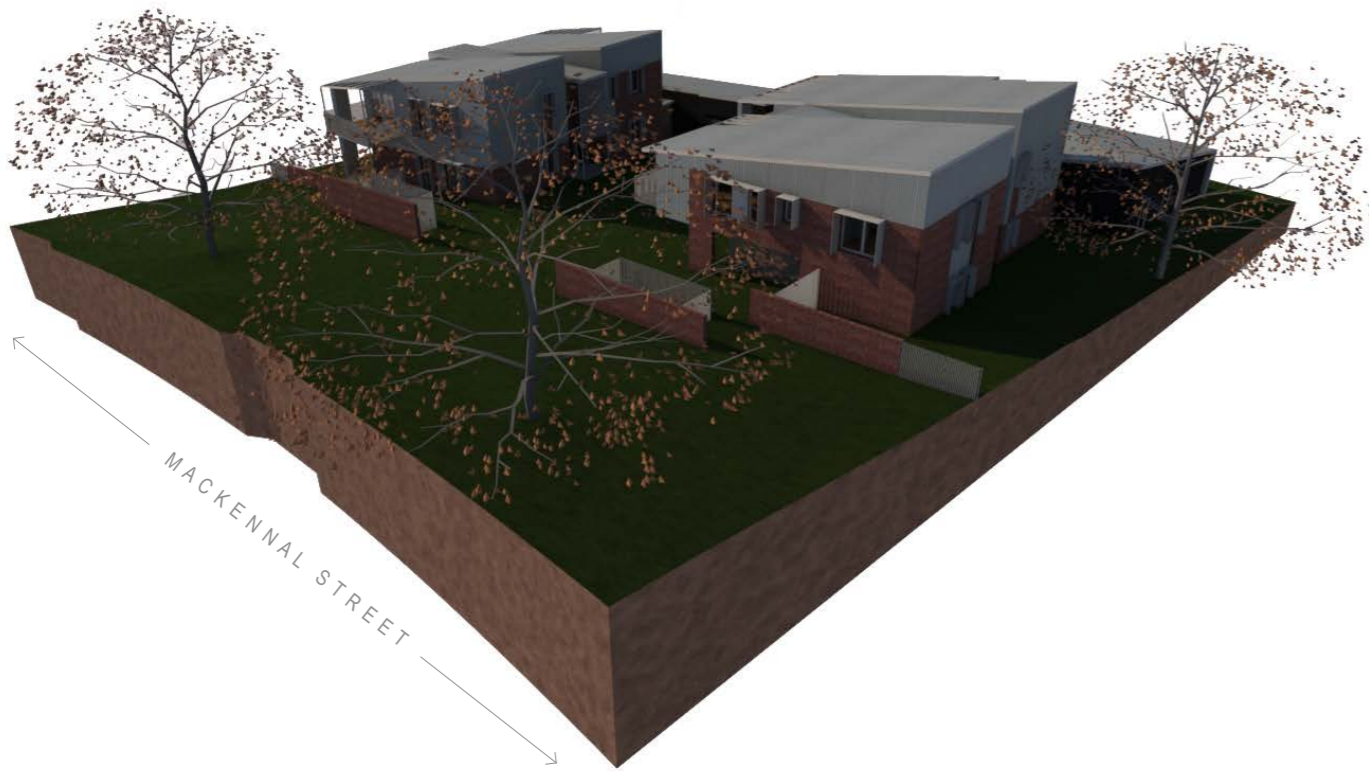

PERSPECTIVE 01 (NORTH-WEST BIRDSEYE)

PERSPECTIVE 02 (SOUTH-WEST BIRDSEYE)

PROPOSED MATERIALS AND FINISHES

UNITS 01, 02, 04, 05, 06, 08 & 09

- CB01** Colorbond cladding
Profile: Spandek
Colour: Surfmist

- BW01** Brickwork
Recycled bricks
Supplier: The Brick Pit

- TIM** Timber decking
Species: Spotted Gum

- PC** Polycarbonate cladding
(stairwells/storage areas)

UNITS 03 & 07

- CB01** Colorbond cladding
Profile: Spandek
Colour: Surfmist

- CB02** Colorbond cladding
Profile: Spandek
Colour: Monument

CB01

BW01

TIM

CB02

PC

PERSPECTIVE 03 (NORTH-EAST BIRDSEYE)

PERSPECTIVE 05 (UNITS 01, 02, 04, 05)

PERSPECTIVE 04 (MACKENNAL STREET VIEW)