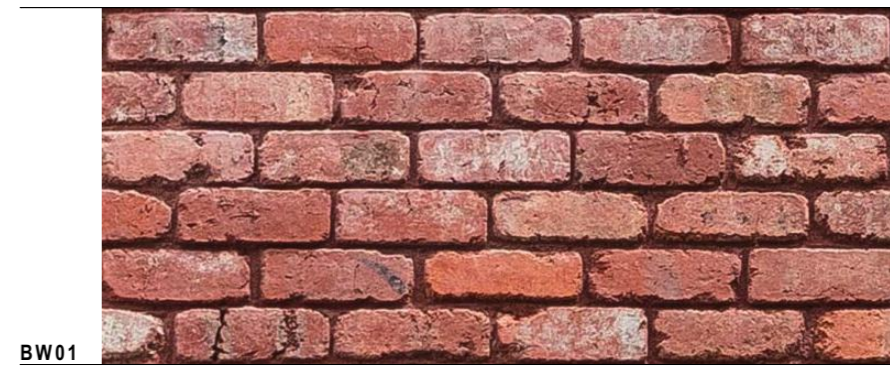

PROPOSED MATERIALS AND FINISHES

UNITS 01, 02, 04, 05, 06, 08 & 09

- **CB01** Colorbond cladding
  Profile: Spandek
  Colour: Surfmist

- **BW01** Brickwork
  Recycled bricks
  Supplier: The Brick Pit

- **TIM** Timber decking
  Species: Spotted Gum

- **PC** Polycarbonate cladding
  (stairwells/storage areas)

UNITS 03 & 07

- **CB01** Colorbond cladding
  Profile: Spandek
  Colour: Surfmist

- **CB02** Colorbond cladding
  Profile: Spandek
  Colour: Monument

BW01