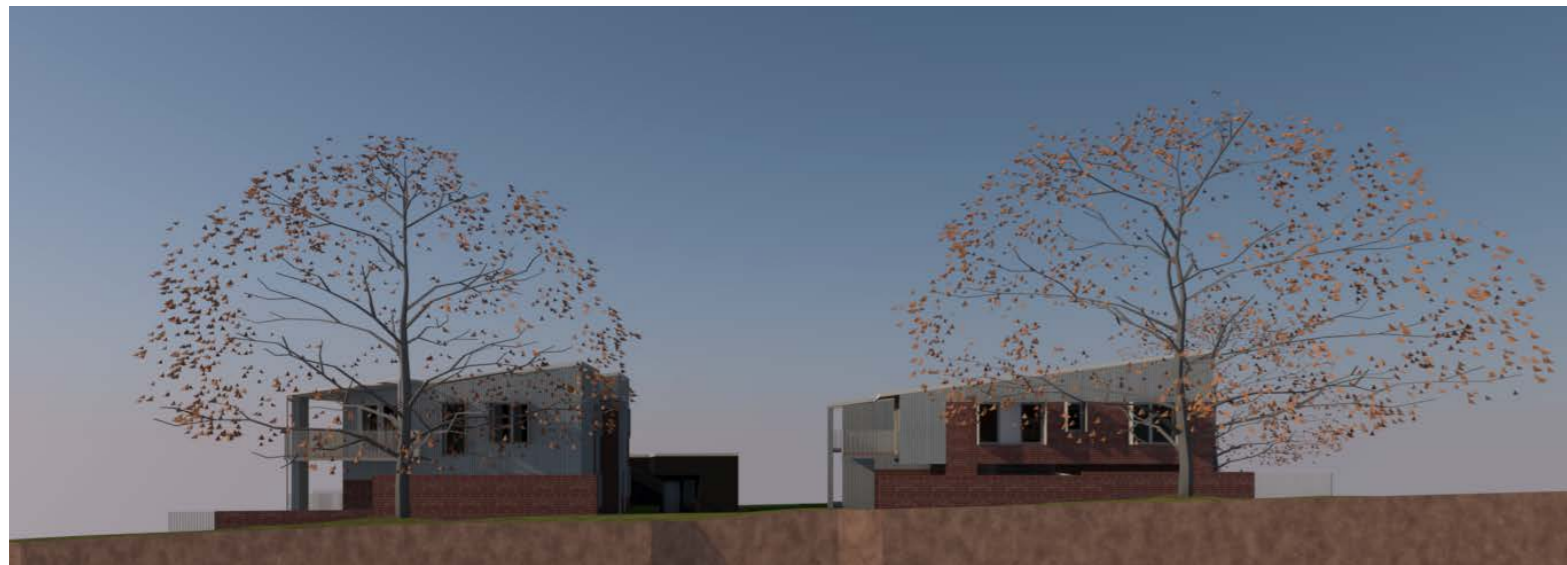

PERSPECTIVE 01 (NORTH-WEST BIRDSEYE)

PERSPECTIVE 02 (SOUTH-WEST BIRDSEYE)

PROPOSED MATERIALS AND FINISHES

UNITS 01, 02, 04, 05, 06, 08 & 09

- CB01** Colorbond cladding
Profile: Spandek
Colour: Surfmist

- BW01** Brickwork
Recycled bricks
Supplier: The Brick Pit

CB01

BW01

TIM

CB02

PC

PERSPECTIVE 03 (NORTH-EAST BIRDSEYE)

PERSPECTIVE 05 (UNITS 01, 02, 04, 05)

PERSPECTIVE 04 (MACKENNAL STREET VIEW)